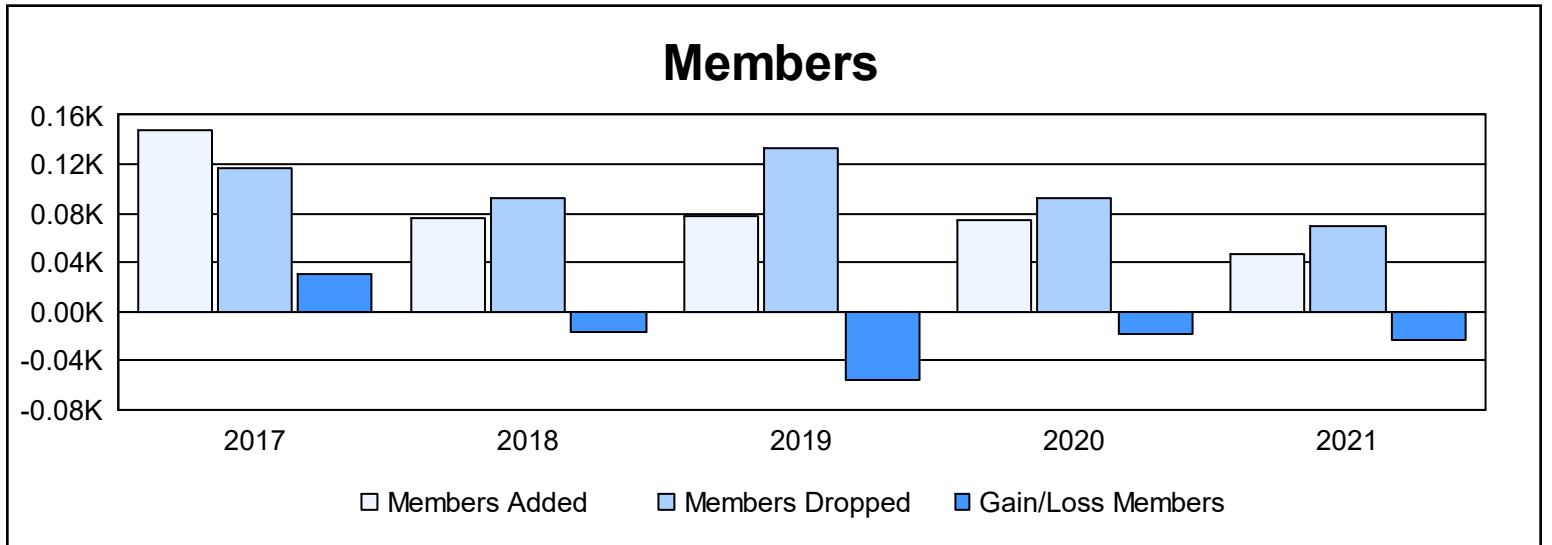

Year	New Clubs	Dropped Clubs	Gain/ Loss Clubs	New Members	Charter Members	Reinstate Members	Transfer Members	Total Member Added	Total Members Dropped	Gain/ Loss Members
2016-2017	1	3	-2	81	57	7	2	147	117	30
2017-2018	1	2	-1	52	21	0	3	76	92	-16
2018-2019	0	1	-1	50	5	17	5	77	133	-56
2019-2020	1	1	0	39	27	8	1	75	93	-18
2020-2021	1	1	0	23	23	0	0	46	69	-23
<b>Average</b>	<b>1</b>	<b>2</b>	<b>-1</b>	<b>49</b>	<b>27</b>	<b>6</b>	<b>2</b>	<b>84</b>	<b>101</b>	<b>-17</b>

### Membership Composition June 2021 Cumulative