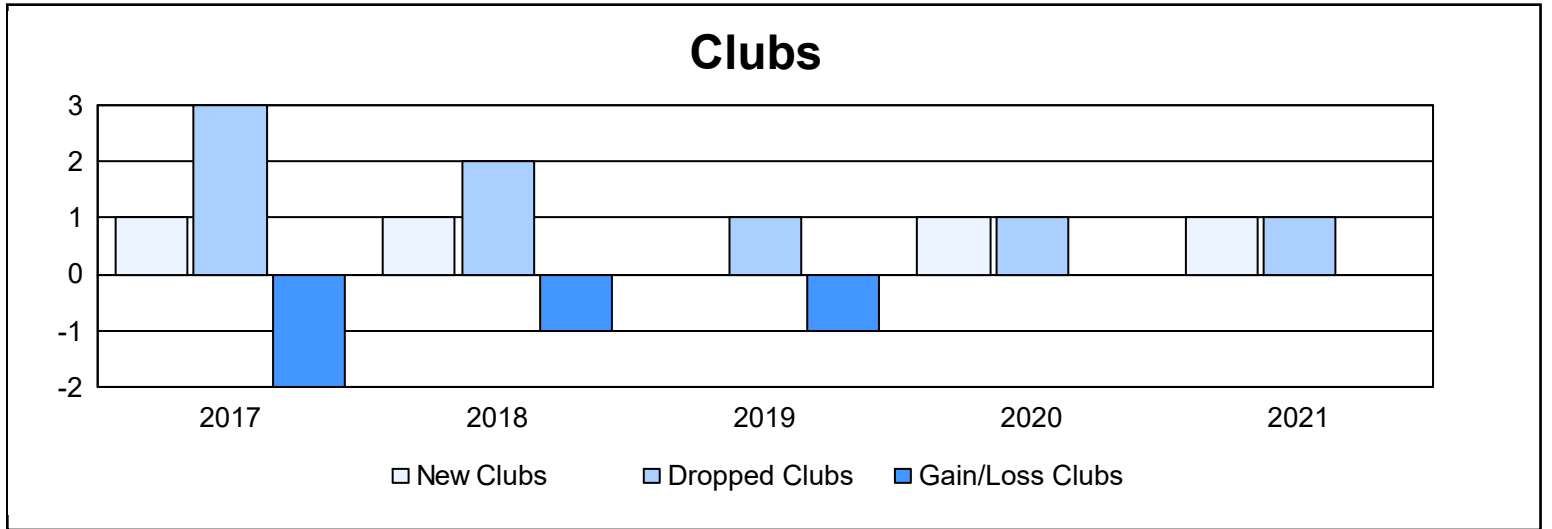

Year	New Clubs	Dropped Clubs	Gain/ Loss Clubs	New Members	Charter Members	Reinstate Members	Transfer Members	Total Member Added	Total Members Dropped	Gain/ Loss Members
2016-2017	1	3	-2	81	57	7	2	147	117	30
2017-2018	1	2	-1	52	21	0	3	76	92	-16
2018-2019	0	1	-1	50	5	17	5	77	133	-56
2019-2020	1	1	0	39	27	8	1	75	93	-18
2020-2021	1	1	0	23	23	0	0	46	69	-23
<b>Average</b>	<b>1</b>	<b>2</b>	<b>-1</b>	<b>49</b>	<b>27</b>	<b>6</b>	<b>2</b>	<b>84</b>	<b>101</b>	<b>-17</b>

### Membership Composition June 2021 Cumulative