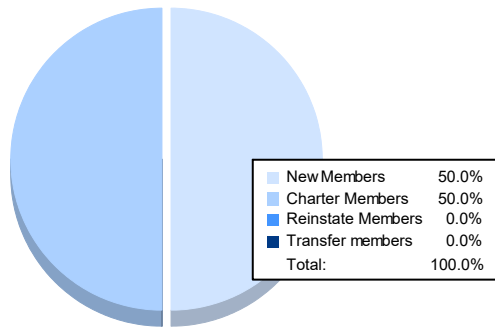

Year	New Clubs	Dropped Clubs	Gain/ Loss Clubs	New Members	Charter Members	Reinstate Members	Transfer Members	Total Member Added	Total Members Dropped	Gain/ Loss Members
2016-2017	1	3	-2	81	57	7	2	147	117	30
2017-2018	1	2	-1	52	21	0	3	76	92	-16
2018-2019	0	1	-1	50	5	17	5	77	133	-56
2019-2020	1	1	0	39	27	8	1	75	93	-18
2020-2021	1	1	0	23	23	0	0	46	69	-23
<b>Average</b>	<b>1</b>	<b>2</b>	<b>-1</b>	<b>49</b>	<b>27</b>	<b>6</b>	<b>2</b>	<b>84</b>	<b>101</b>	<b>-17</b>

### Membership Composition June 2021 Cumulative